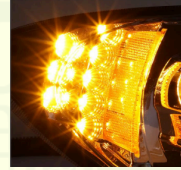

NUOVO

INH22-D/IZQ - INH22-P/DER

UNIDAD INTER PROSTAR CROMADA