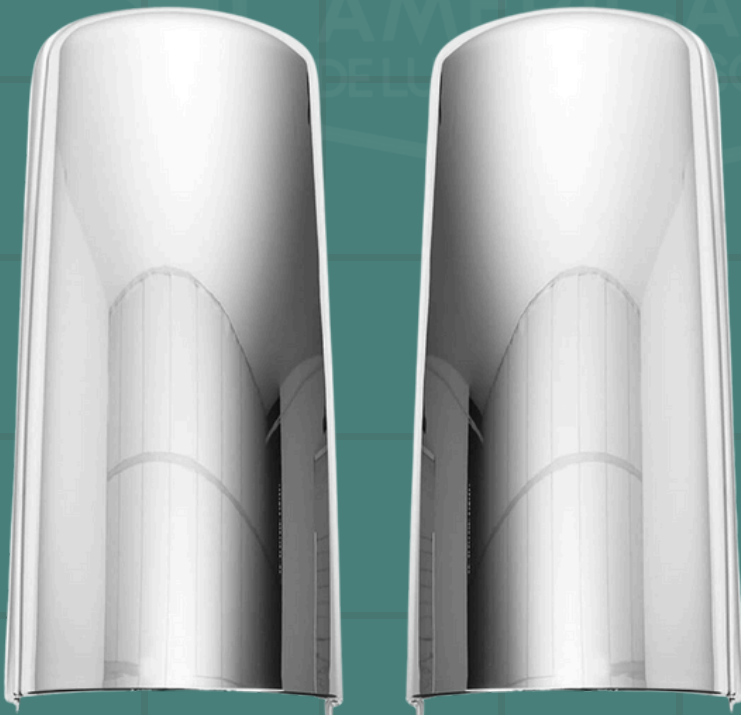

**BRAZO Y ESPEJO FREIGHTLINER
M2 COMPLETO**

MZ-8201E-L / MZ-8201E-R

**ESPEJO FREIGHTLINER M2
PRINCIPAL**

MZ-8214E-H

FREIGHTLINER M2

MZ-8619E-L / MZ-8619E-R

**ESPEJO CAPOT
FREIGHTLINER CASCADIA**

FREIGHTLINER CASCADIA

**ESPEJO FREIGHTLINER CASCADIA
MZ-8701E-L / MZ-8701E-R**

**CUBIERTA ESPEJO FREIGHTLINER CASCADIA
MZ-8704E-L / MZ-8704E-R**

ESPEJO CAPOT ●●●
FREIGHTLINER COLUMBIA
MZ-8719E-L / MZ-8719E-R

NUOVO

MZ-8801EB-L / MZ-8801EB-R

BRAZO ESPEJO FREIGHTLINER COLUMBIA

MZ-8802EB-L / MZ-8802EB-R

ESPEJO FREIGHTLINER COLUMBIA

NUOVO

**CUBIERTA ESPEJO
FREIGHTLINER COLUMBIA**

MZ-8804E-L / MZ-8804E-R

**NO
VE
O**

MZ-8817E-L / MZ-8817E-R